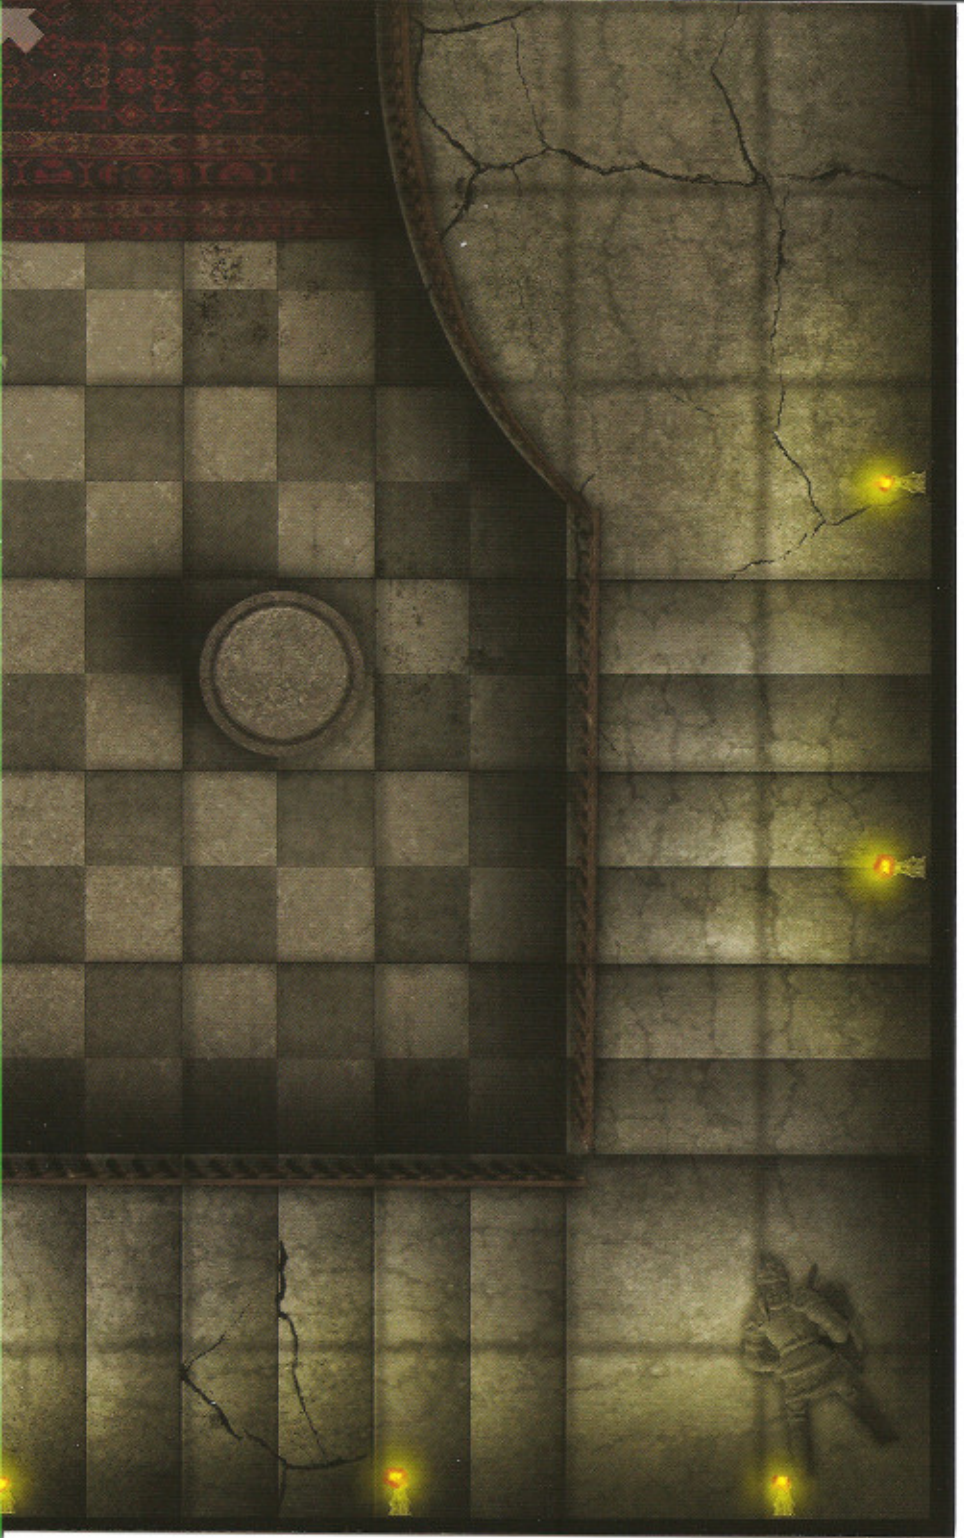

# GAMEMASTERY™

MAP PACK: HAUNTED MANSION

CONTAINS 18 FULL-COLOR MAP CARDS

PZ04004

# GAMEMASTERY

MAP PACK: HAUNTED MANSION

## HAUNT YOUR HEROES!

Why go to the trouble of using miniatures only to push them around an empty table? Paizo's *GameMastery Map Packs* contain full-color gridded maps for use with RPGs and miniatures games. The map cards in this set depict key encounter areas in an evil haunted house, including:

Additional map packs explore other locales of interest to fantasy gamers.

This *Map Pack* contains 18 full-color 8" x 5" map cards suitable for use with *GameMastery Complete Encounters* or any standard gaming miniatures. Cartography by Corey Macourek.