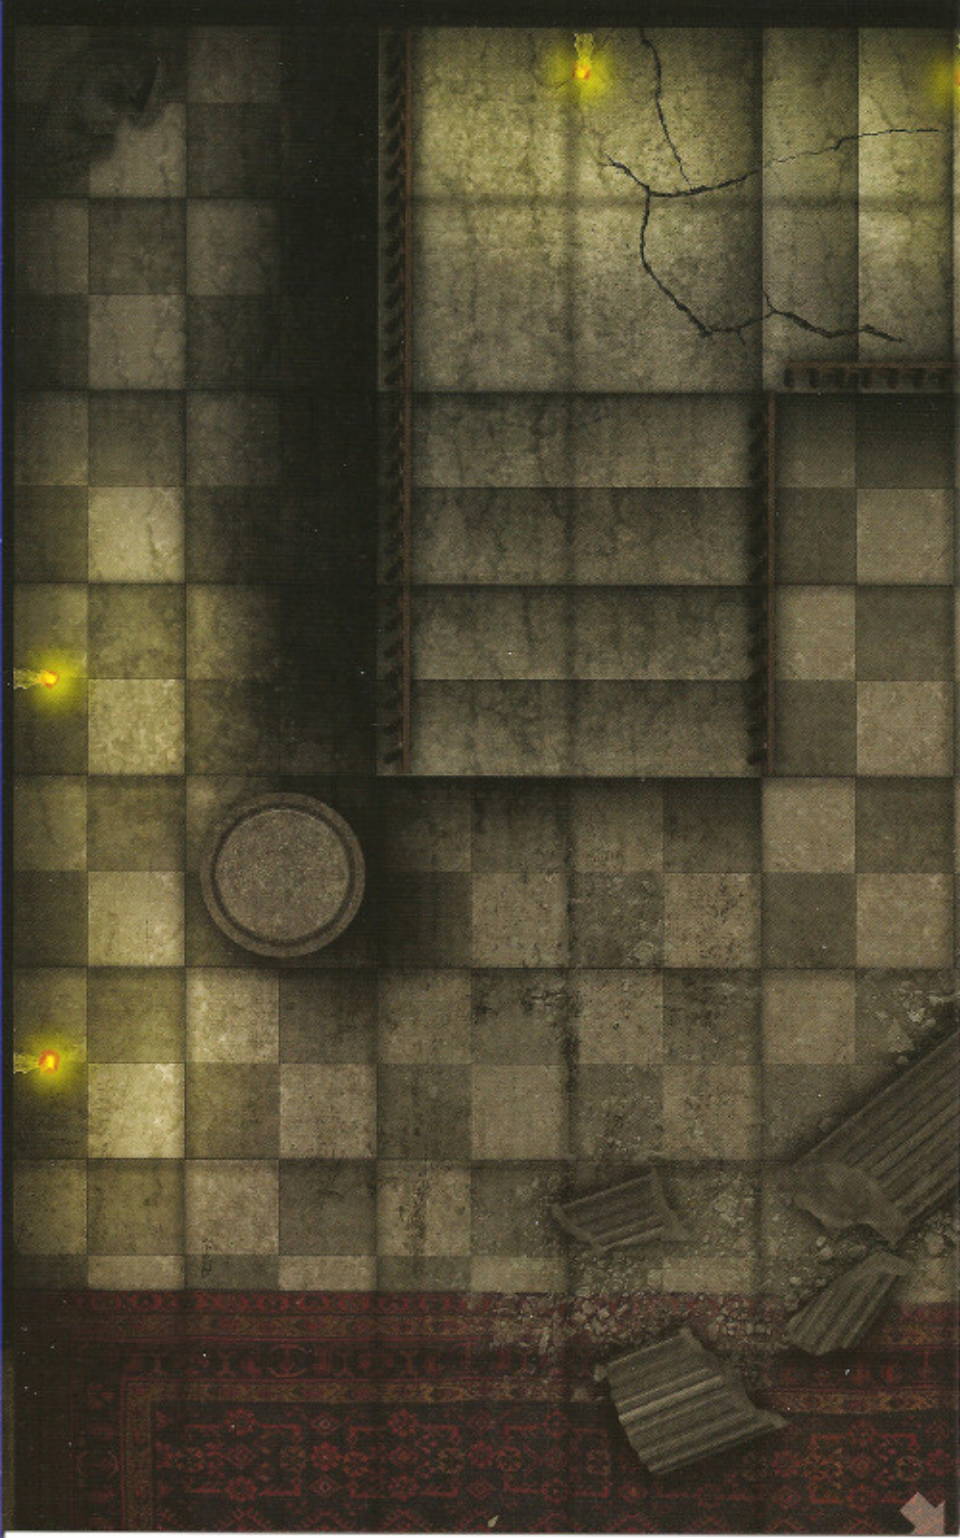

# GAMEMASTERY™

MAP PACK: HAUNTED MANSION

CONTAINS 18 FULL-COLOR MAP CARDS

PZ04004

# GAMEMASTERY

MAP PACK: HAUNTED MANSION

## HAUNT YOUR HEROES!

Why go to the trouble of using miniatures only to push them around an empty table? Paizo's *GameMastery Map Packs* contain full-color gridded maps for use with RPGs and miniatures games. The map cards in this set depict key encounter areas in an evil haunted house, including:

Additional map packs explore other locales of interest to fantasy gamers.

This *Map Pack* contains 18 full-color 8" x 5" map cards suitable for use with *GameMastery Complete Encounters* or any standard gaming miniatures. Cartography by Corey Macourek.