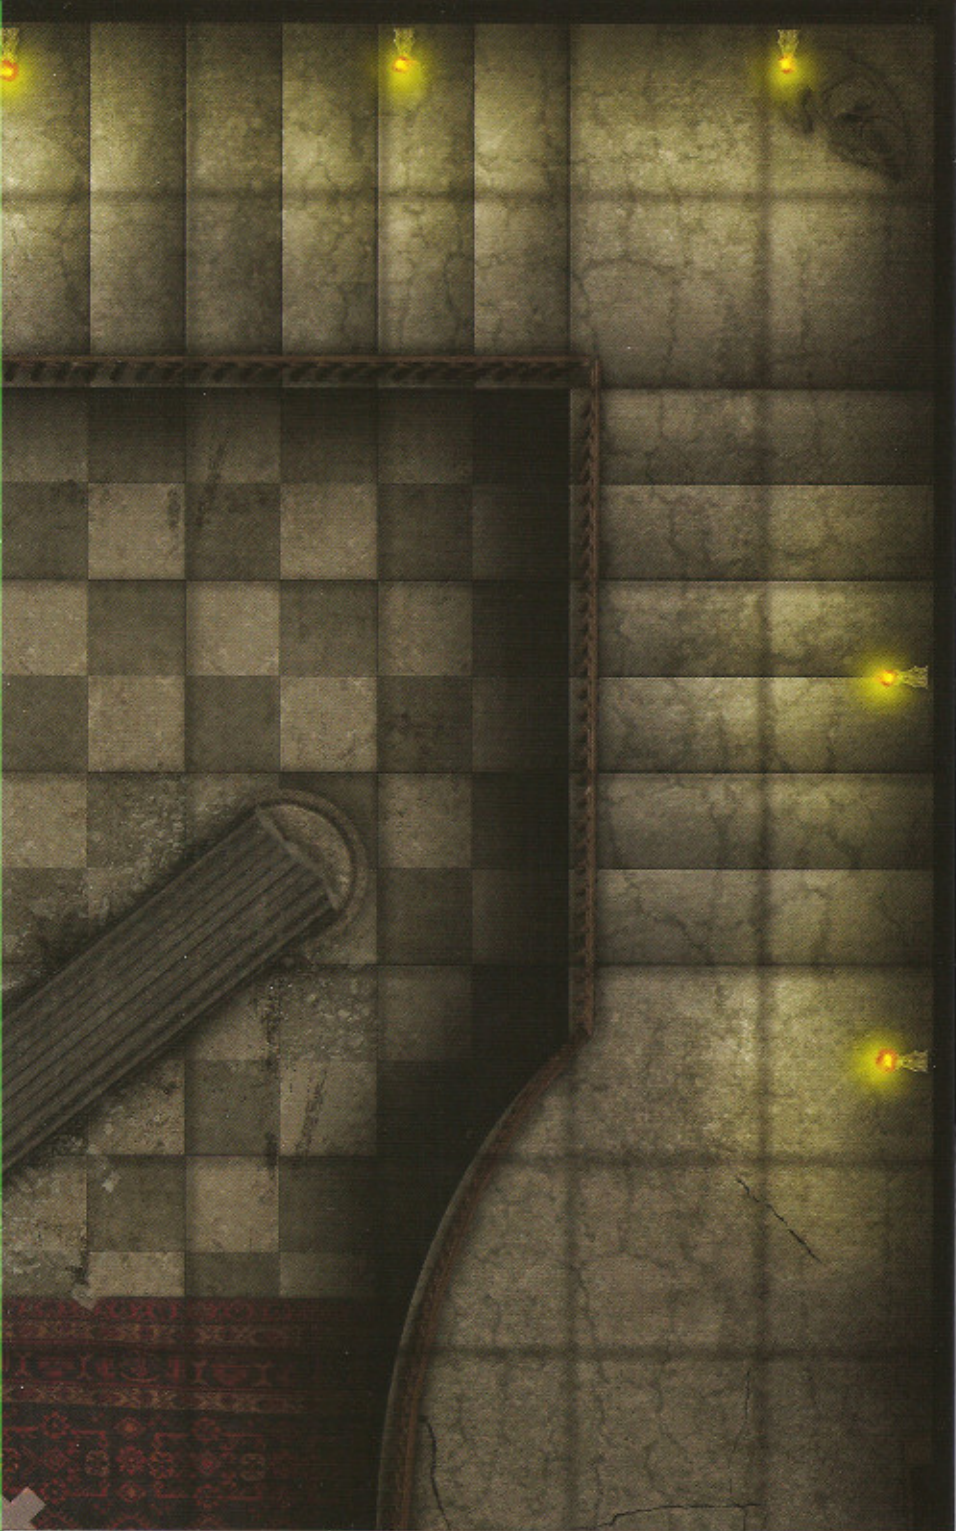

# GAMEMASTERY™

MAP PACK: HAUNTED MANSION

CONTAINS 18 FULL-COLOR MAP CARDS

PZ04004

# GAMEMASTERY

MAP PACK: HAUNTED MANSION

## HAUNT YOUR HEROES!

Why go to the trouble of using miniatures only to push them around an empty table? Paizo's *GameMastery Map Packs* contain full-color gridded maps for use with RPGs and miniatures games. The map cards in this set depict key encounter areas in an evil haunted house, including:

Additional map packs explore other locales of interest to fantasy gamers.

This *Map Pack* contains 18 full-color 8" x 5" map cards suitable for use with *GameMastery Complete Encounters* or any standard gaming miniatures. Cartography by Corey Macourek.