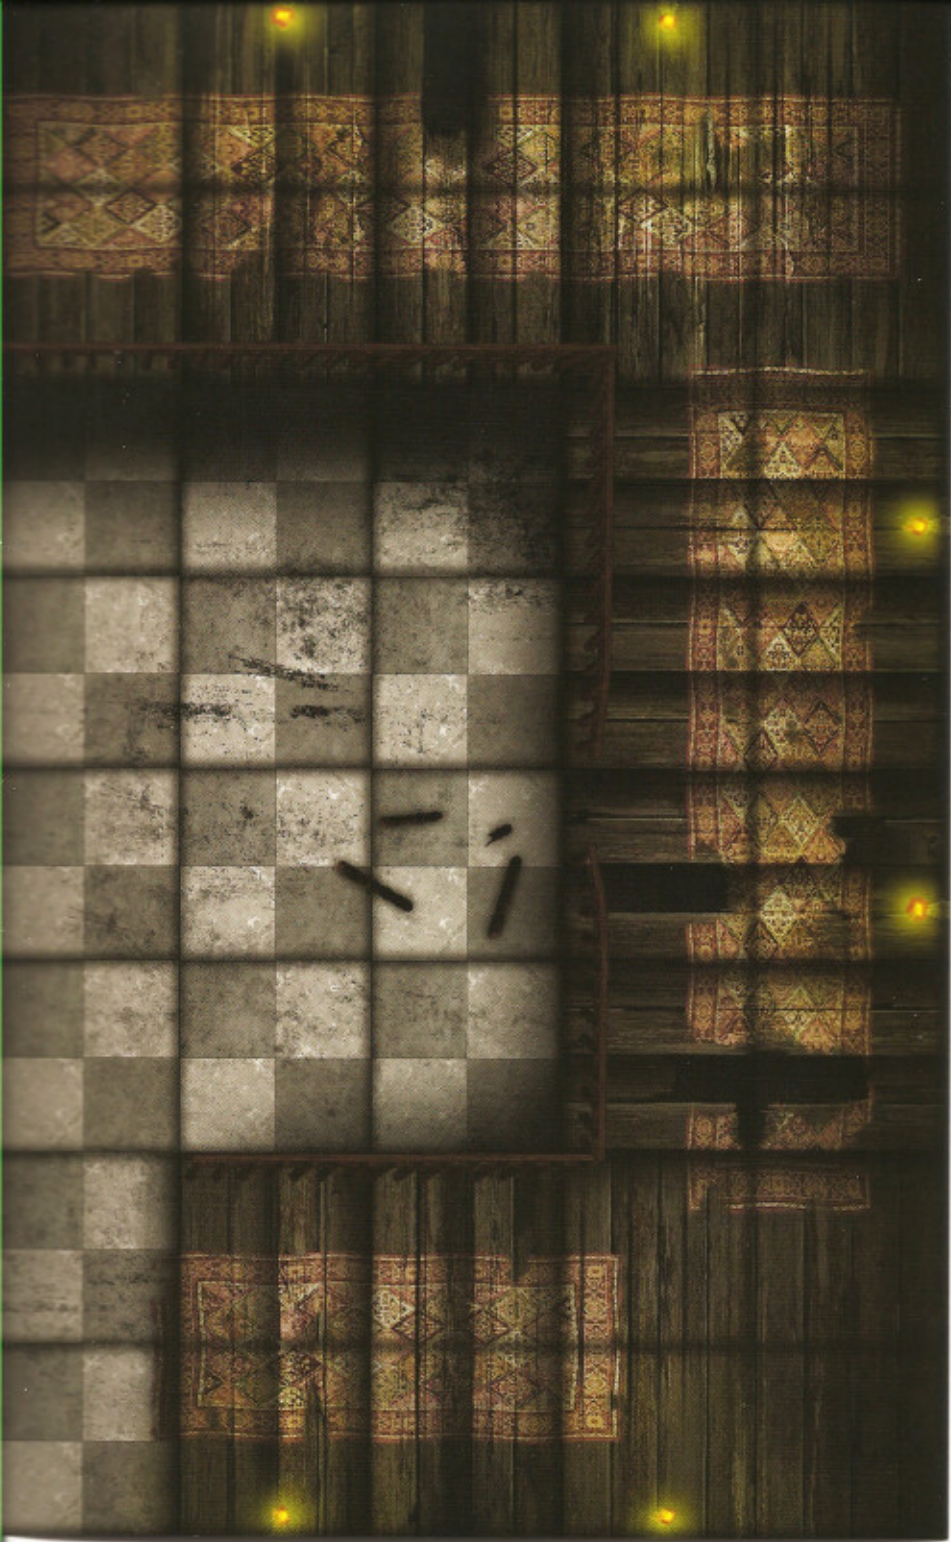

# GAMEMASTERY™

MAP PACK: HAUNTED MANSION

CONTAINS 18 FULL-COLOR MAP CARDS

PZ04004

# GAMEMASTERY

MAP PACK: HAUNTED MANSION

## HAUNT YOUR HEROES!

Why go to the trouble of using miniatures only to push them around an empty table? Paizo's *GameMastery Map Packs* contain full-color gridded maps for use with RPGs and miniatures games. The map cards in this set depict key encounter areas in an evil haunted house, including:

Additional map packs explore other locales of interest to fantasy gamers.

This *Map Pack* contains 18 full-color 8" x 5" map cards suitable for use with *GameMastery Complete Encounters* or any standard gaming miniatures. Cartography by Corey Macourek.